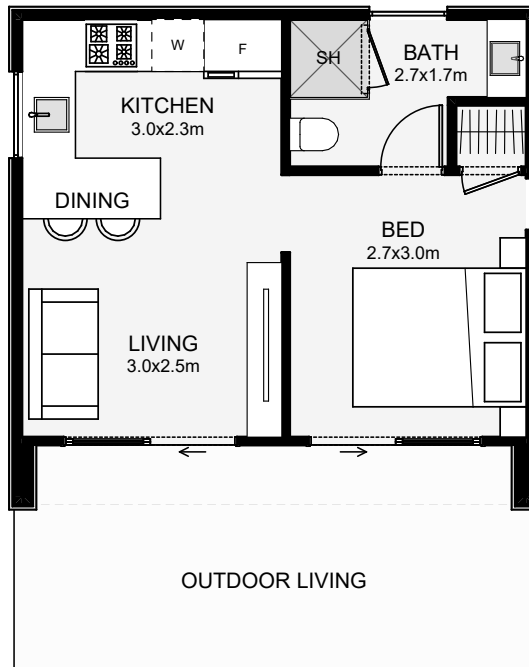

This small dwelling is wrapped in a pre-finished metal cladding, adding a low-maintenance aspect to your 30m² build while helping it look sharp years from now. Inside, there's a single bedroom, living, kitchen and bathroom making this a versatile option as a sleepout, Airbnb or cabin. Two unique differences with this design; the sizable wrap around kitchen and the advantage of southern plumbing with the aligned kitchen and bathroom. If you're looking to maximise your 30m² build, this is a great start!