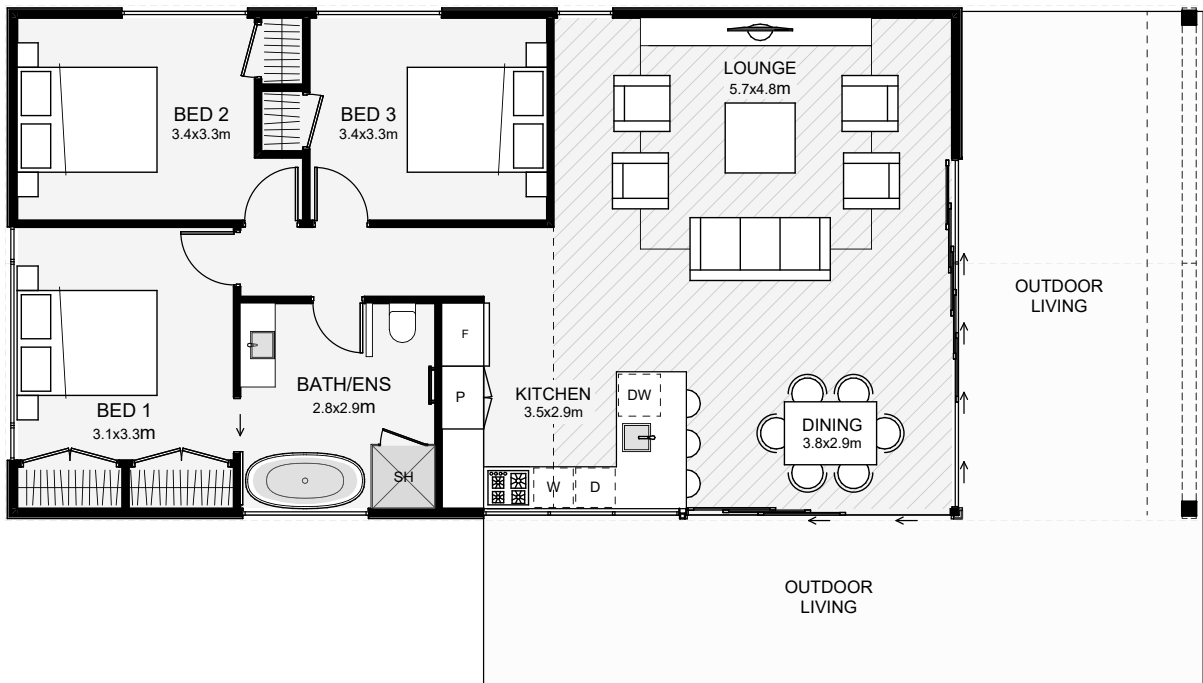

This transportable home is timeless in style with its board and batten exterior and the classic gable roof ends. Inside, there are three bedrooms, a bathroom that doubles as an ensuite, a good sized kitchen and a wide lounge. If you want a transportable home that won't date with time and is big enough to entertain inside, this is it!

Floor Area: 98m<sup>2</sup>

0  
 3  
 1  
 1  
 17.0m  
 7.2m

Contact us:

Phone: 0204 105 3535

Email: woodsmen.team@gmail.com

www.woodsmenconstruction.co.nz