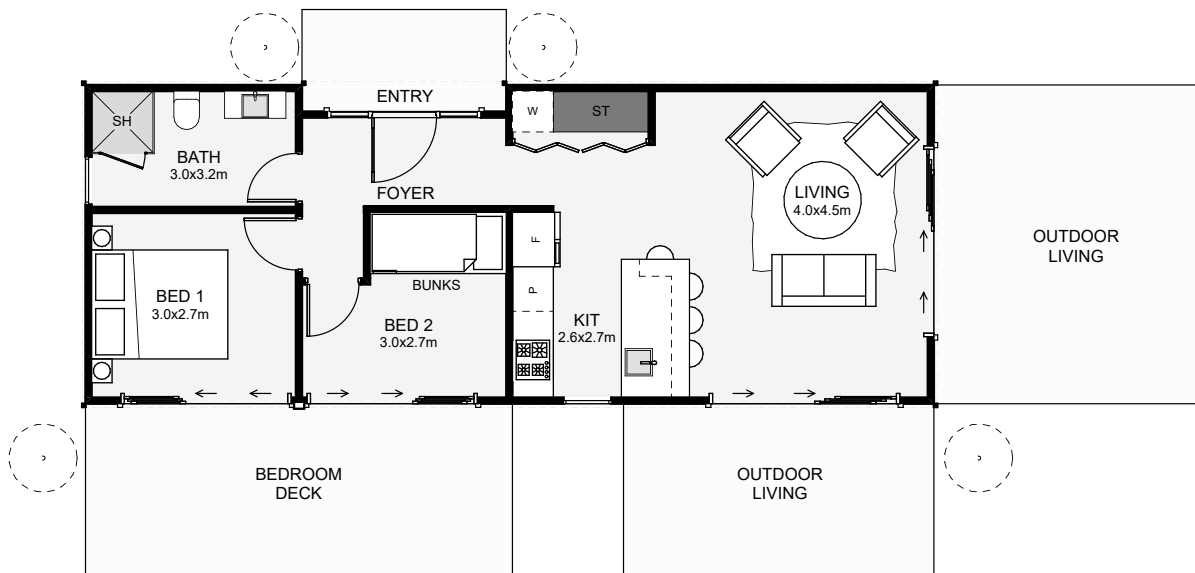

This super versatile two-bedroom home has open-plan living, architectural styling and vertical cedar cladding for a stunning, modern finish. Not only that, but this home is transportable and can be shipped to your location. The extensive entry and foyer will give you a sense of grandeur, and the large glazing will ensure good views of your surroundings. There are also extensive deck options available to suit your site, a bathroom and laundry. This tiny home is stylish with livable features to create a comfortable and architectural abode.