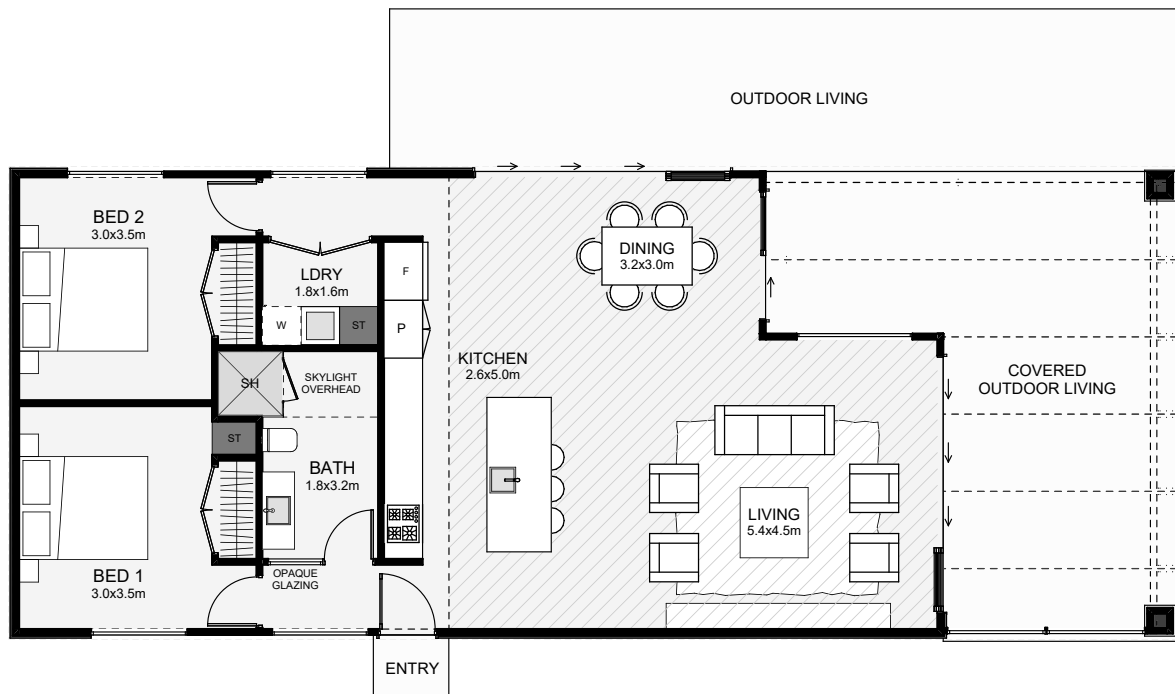

Wrapped in low-maintenance, metal powder coat cladding and finished with a dose of timber board and batten, this home will impress! With two bedrooms, an internal bathroom, an overhead, vented skylight, good storage and a fun layout, there's a lot to love! If you appreciate architectural detail and your needing only two bedrooms, this transportable home may just be your best choice!

Floor Area: 97m<sup>2</sup>

0 cars, 2 beds, 1 bath, 1 sofa, 18.0m x 7.2m

Contact us:

Phone: 0204 105 3535

Email: woodsmen.team@gmail.com

www.woodsmenconstruction.co.nz