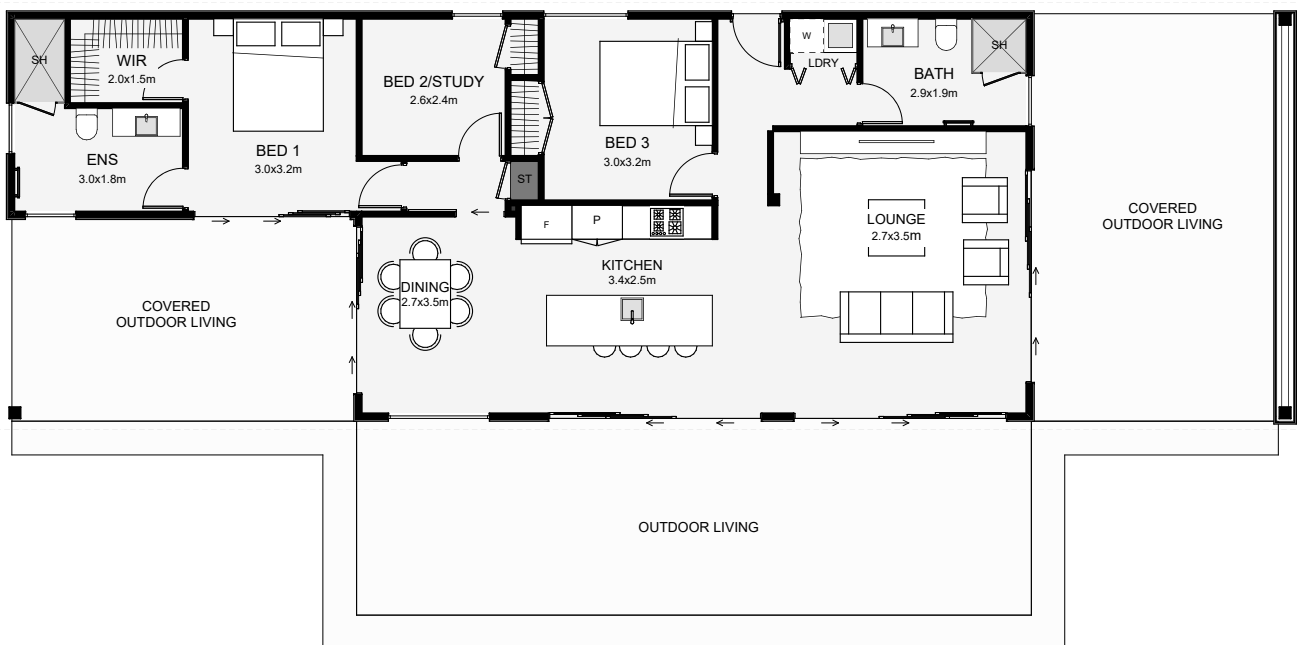

A seamless modern transportable that's truly rectangle in shape and modern in flavour. Optional full-height glazing will help achieve good light inside and views out across your site. Inside, there are three bedrooms, a master with ensuite, and a spaced-out open plan living. If you have a wide site with a view, this transportable will be right at home!

Floor Area: 109m<sup>2</sup>

0  
 3  
 2  
 1  
 22.8m  
 7.2m

Contact us:

Phone: 0204 105 3535

Email: [woodsmen.team@gmail.com](mailto:woodsmen.team@gmail.com)

[www.woodsmenconstruction.co.nz](http://www.woodsmenconstruction.co.nz)