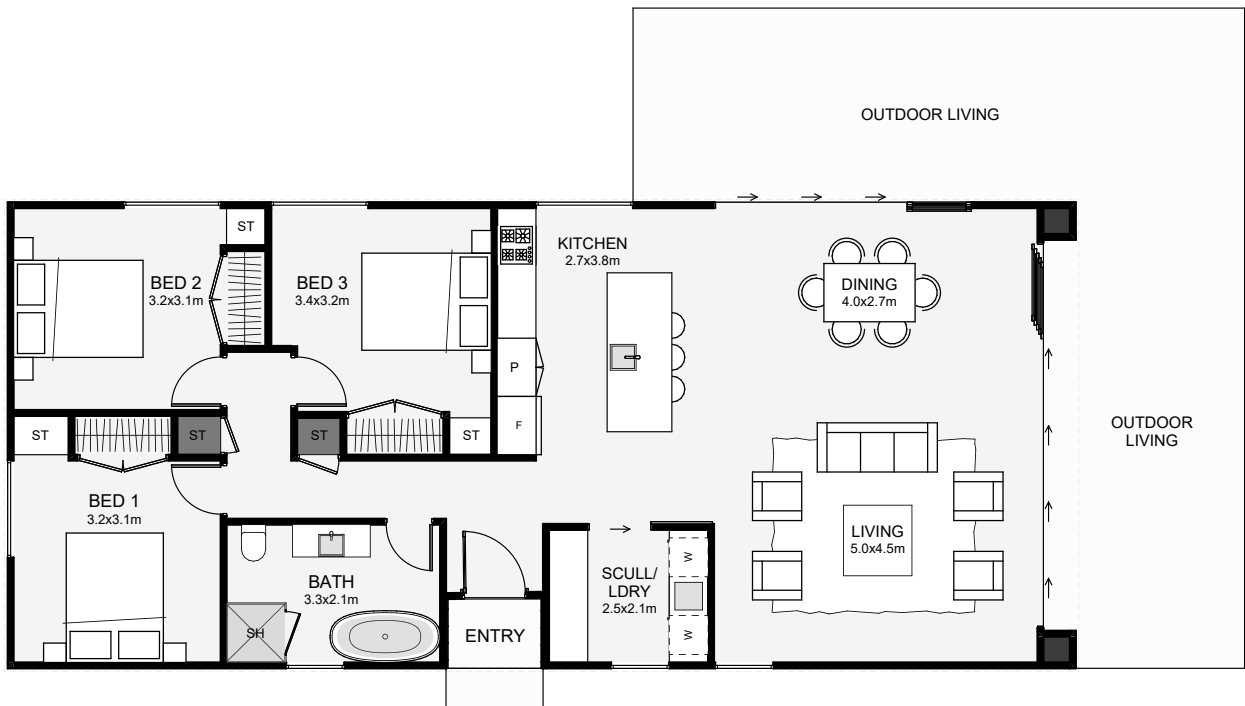

If architecture was in the form of a rectangle, this would be the transportable version! Three bedrooms, a large open living, a bathroom complete with bath and the option of a wrap around deck for all day sun make this a transportable worth checking out! The layout of this home is particularly good for narrow, north-facing sites. If you like modern, this transportable will fit the bill!

Floor Area: 114m<sup>2</sup>

0 cars, 3 beds, 1 bath, 1 sofa, 16.5m x 7.2m

Contact us:

Phone: 0204 105 3535

Email: woodsmen.team@gmail.com

www.woodsmenconstruction.co.nz