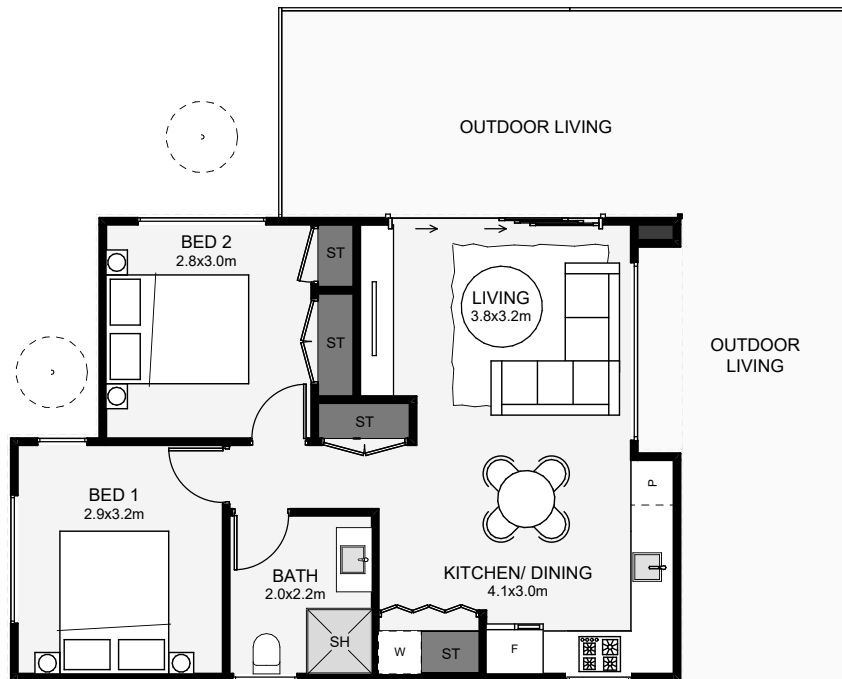

Sierra

This tiny architectural home is the perfect home. With its gable roof and large gable window in the living room, natural sunlight pours in, filling the interior with a warm, inviting ambience. The open kitchen and dining area provide plenty of room for entertaining. There are two bedrooms, a bathroom, and lots of storage. The living room has a custom-pitched ceiling, and the exterior is finished with metal tray and cedar cladding. It includes a small laundry room for convenience. This tiny home is a perfect blend of style and comfort!