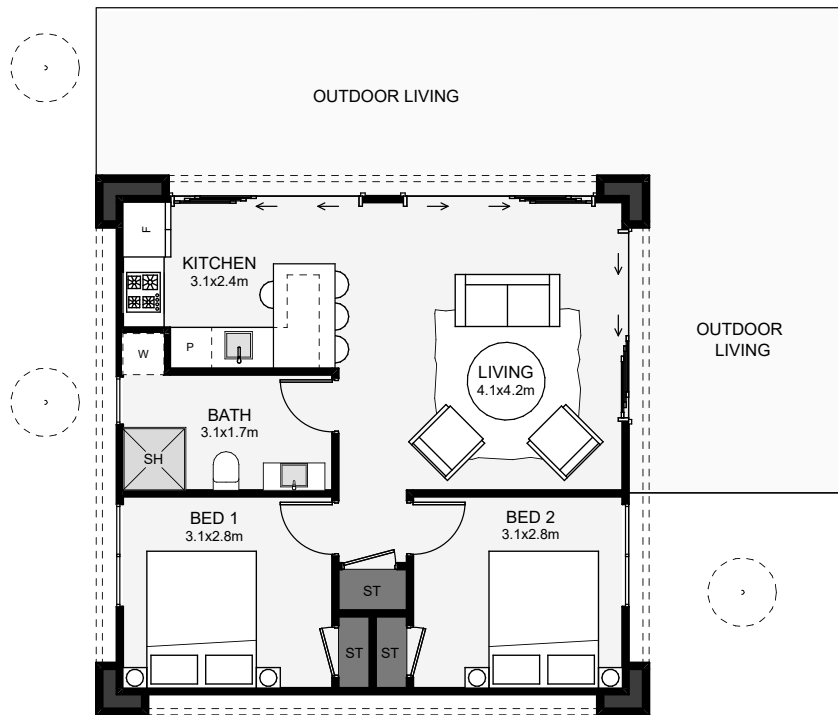

Dune

This modern, square-shaped home is both transportable and architecturally stylish. Inside, there are two bedrooms, a stepped living area, and a kitchen with breakfast bar. The house is also designed with both morning and evening outdoor living in mind to make the most of the natural light. If you like small, modern and two bedrooms is enough, this is your chance to build it!