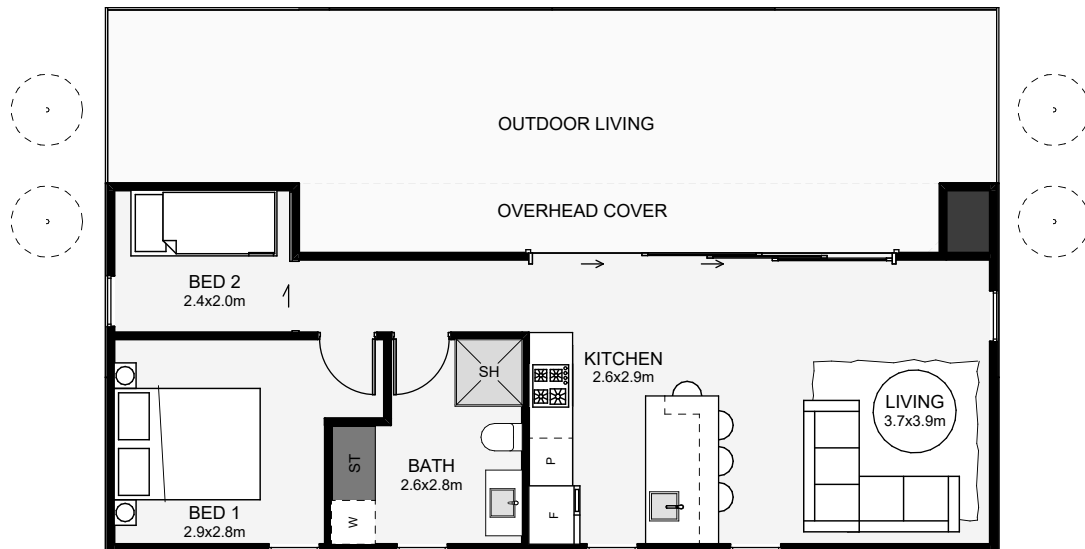

Come and experience the sleek and modern design of this architectural masterpiece. Fitted with vertical cedar and fibre cement cladding, this tiny home is sure to turn heads. Inside, you'll find an open-concept kitchen with a large island breakfast bar, living space, two cosy bedrooms, a bathroom, and an outdoor covered area opening to a large deck, perfect for entertaining. Experience the future of modern living with this one-of-a-kind house plan.